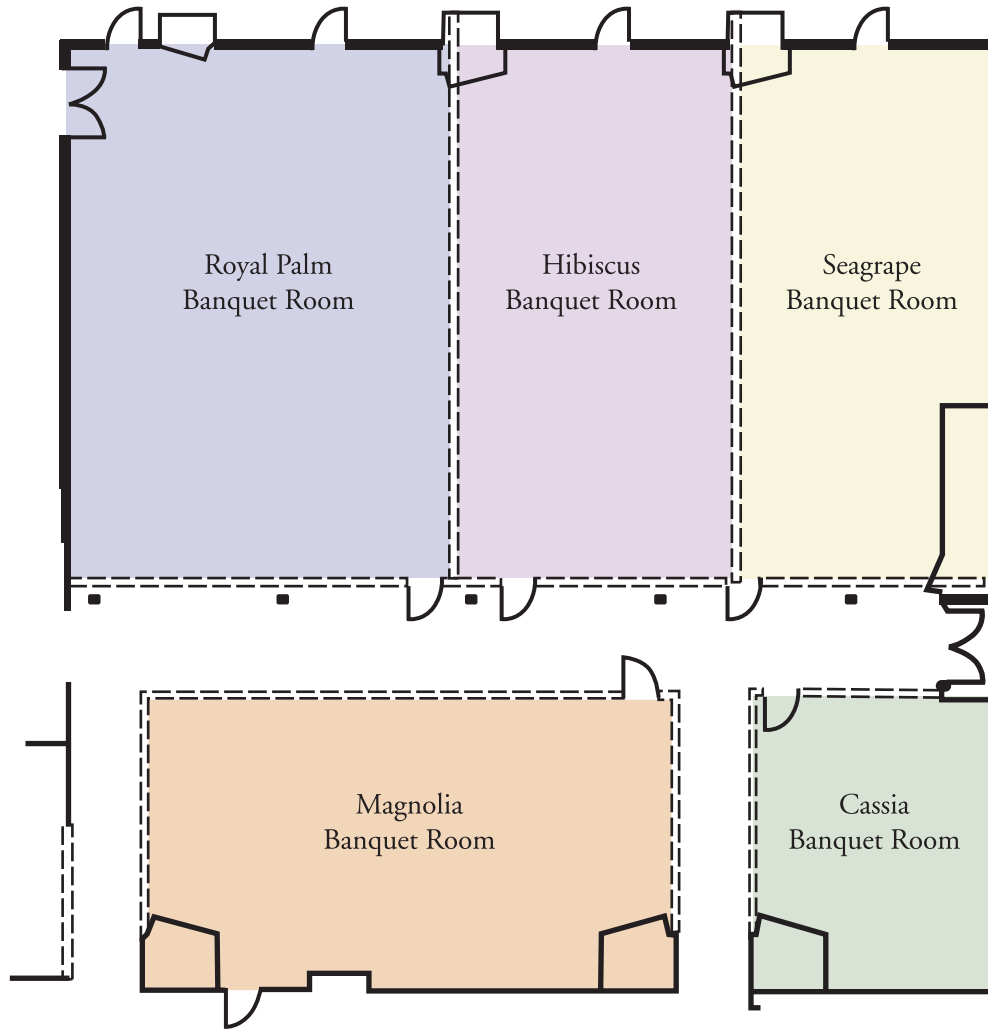

**HOTEL VENEZIA**

A RAMADA HOTEL

***First Floor Banquet Rooms***

Name of Rooms	Sq. Ft.	Dimensions	Banquet	Theater	Classroom	Reception
Royal Palm Banquet Room	1445	32'3" x 44'10"	96	206	93	120
Magnolia Banquet Room	1098	44'8" x 24'10"	73	157	70	91
Hibiscus Banquet Room	1063	23'9" x 44'10"	71	152	68	88
Seagrape Banquet Room	958	21'5" x 44'10"	64	137	61	79
Cassia Banquet Room	498	20'4" x 24'10"	33	71	32	41
Overall Area	6169	79'3" x 77'11"	411	881	398	514